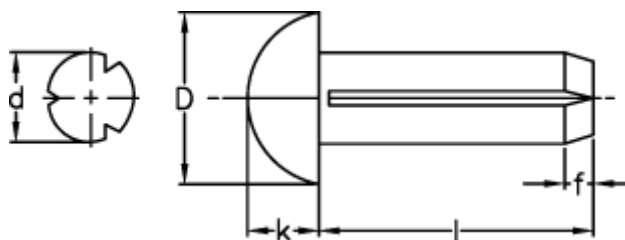

Article number: 08843304

Description: KLEE Slotted rivet N4 4x6, steel
DIN 1476/DIN-EN-Norm 28 746

Measures

D	= 7.0
d	= 4.0
f	= 1.5
k	= 2.4
Length	= 6-20